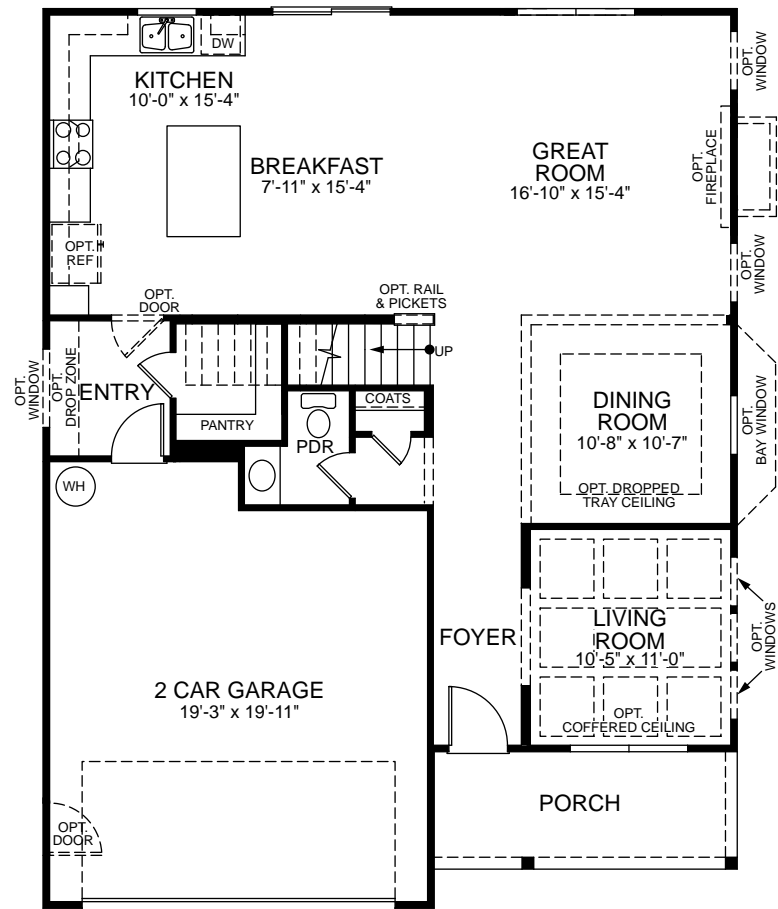

Elevation A

Elevation B

Elevation C

Elevation E

Elevation F

Elevation D

The Drexel
4 Bed / 2.5 Bath
2 Car Front Entry Garage on Crawl

The Drexel • First Floor Plan

First Floor Options

Second Floor Plan

Second Floor Options

Opt. Third Floor

Third Floor Options