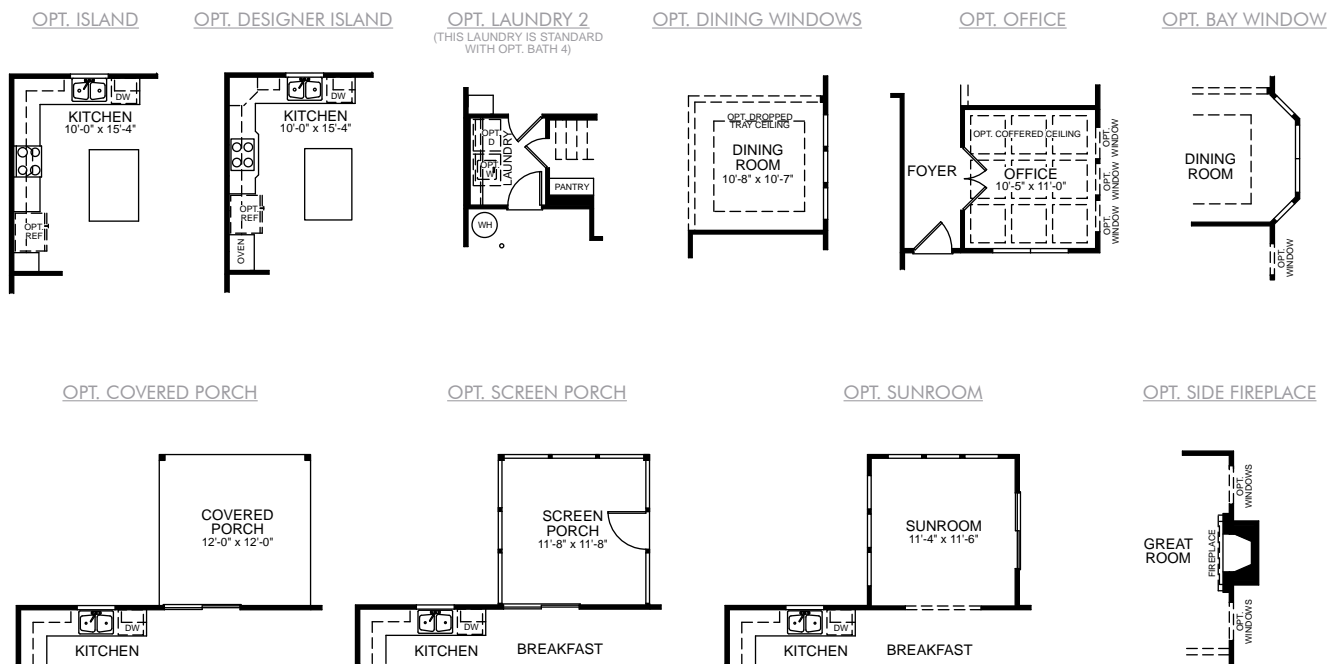

Elevation A

Elevation B

Elevation C

Elevation E

Elevation F

Elevation D

The Drexel
4 Bed / 2.5 Bath
2 Car Front Entry Garage on Crawl

The Drexel • First Floor Plan

First Floor Options

Second Floor Plan

Second Floor Options

Opt. Third Floor

Third Floor Options