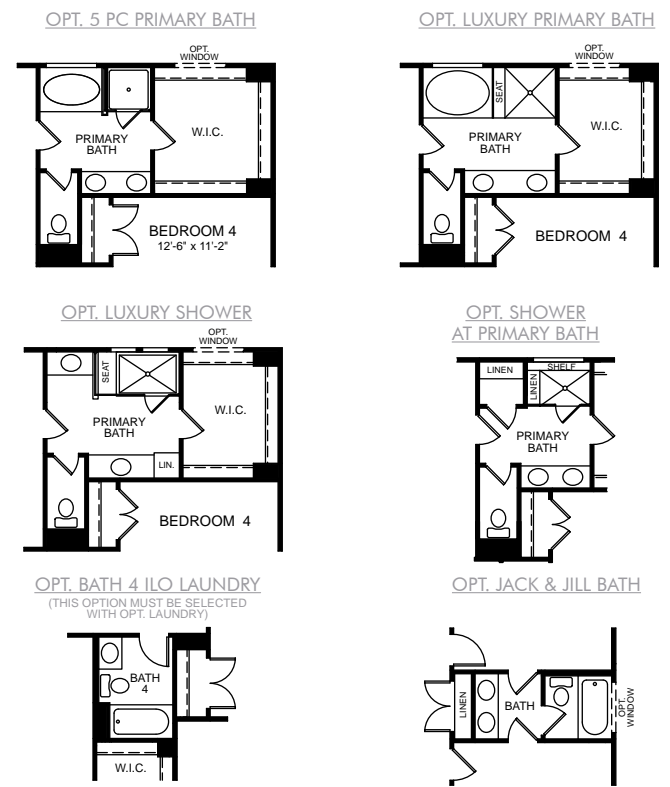

Elevation A

Elevation B

Elevation C

Elevation E

Elevation F

Elevation D

The Drexel
4 Bed / 2.5 Bath
2 Car Front Entry Garage on Crawl

The Drexel • First Floor Plan

First Floor Options

Second Floor Plan

Second Floor Options

Opt. Third Floor

Third Floor Options