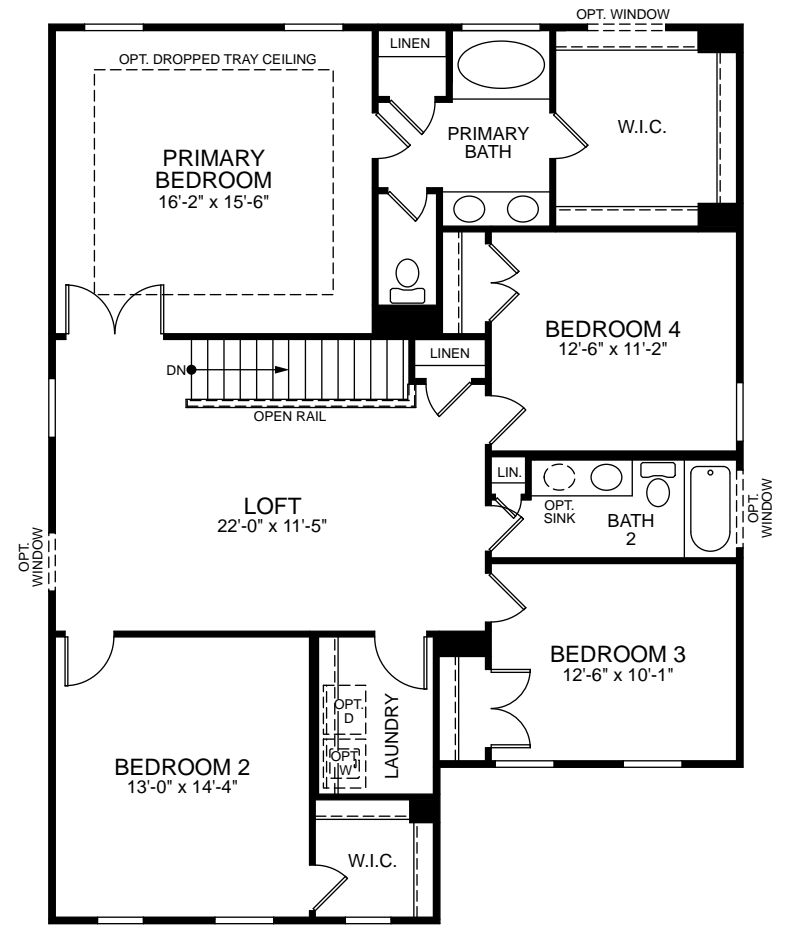

Elevation A

Elevation B

Elevation C

Elevation E

Elevation F

Elevation D

The Drexel
4 Bed / 2.5 Bath
2 Car Front Entry Garage on Crawl

The Drexel • First Floor Plan

First Floor Options

Second Floor Plan

Second Floor Options

Opt. Third Floor

Third Floor Options